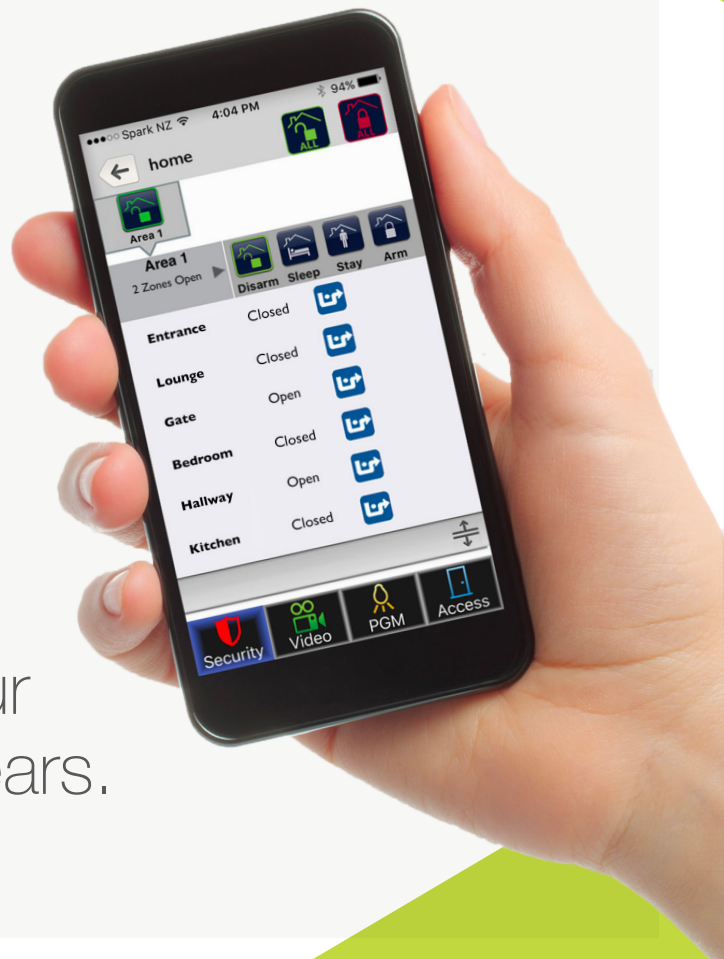

Sophisticated...yet simple.

Protecting you and your property for over 30 years.