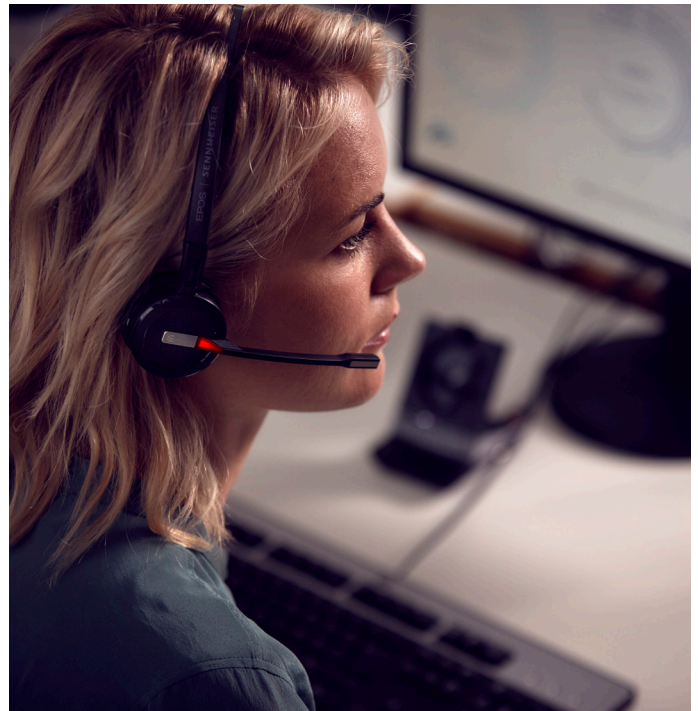

Back To Base Monitoring

The best way to secure your assets is to have your system report back to a security monitoring centre. Statistics show that 26% of all burglaries happen while we are still inside the building.

In these situations we must rely on our security system to report offsite to a monitoring centre to ensure the safety of our businesses.

Intrusion Alarms, Panic Alarms, Medical Alarms and system conditions can all be reported back to base via the Internet, GSM network, GPRS network or via the traditional telephone line.

As the fibre optic network installation picks up speed across New Zealand, Paradox has many ways to communicate with monitoring centres. Ask your installer for the options in your area.

P ▲ R ▲ D O X™

Paradox have been manufacturing and supplying leading-edge security systems to the world for over 30 years. It's the feedback from all our customers that has helped us design the worlds most flexible yet user-friendly range of security systems available today.

SCAN ME
FOR MORE INFO